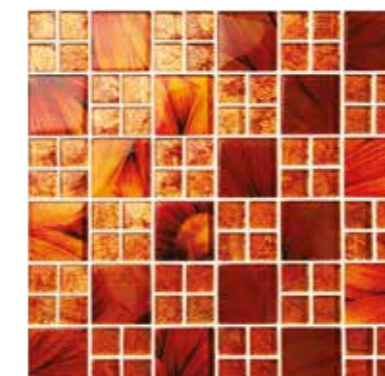

GW-UTOMOS
glass/iridescent/film faced

Velvet Bloom

295 x 295 x 4mm
11 5/8" x 11 5/8" x 3/16"
Individual piece size:
15mm 5/8"

GW-VTBMOS
glass

Zao ❖❖

300 x 300 x 8mm
11 13/16" x 11 13/16" x 5/16"
Individual piece size:
23, 48mm 7/8", 1 7/8"