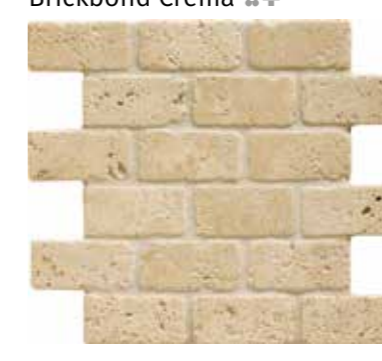

Brickbond Crema ❖❖

305 x 305 x 10mm
12" x 12" x 3/8"
Individual piece size:
100 x 48mm 4 x 1 7/8"

EW-VMBBCREMA
travertine/tumbled

WALL FLOOR