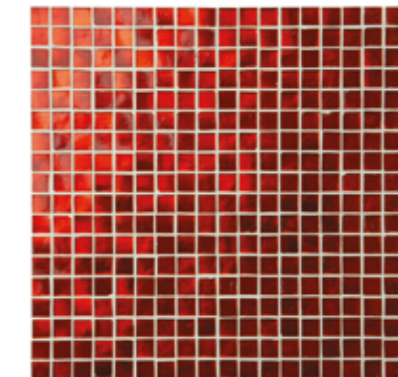

GW-UTOMOS
glass/iridescent/film faced

Velvet Bloom

295 x 295 x 4mm
11 5/8" x 11 5/8" x 3/16"
Individual piece size:
15mm 5/8"

GW-VTBMOS
glass

Zao ❖❖

300 x 300 x 8mm
11 13/16" x 11 13/16" x 5/16"
Individual piece size:
23, 48mm 7/8", 1 7/8"