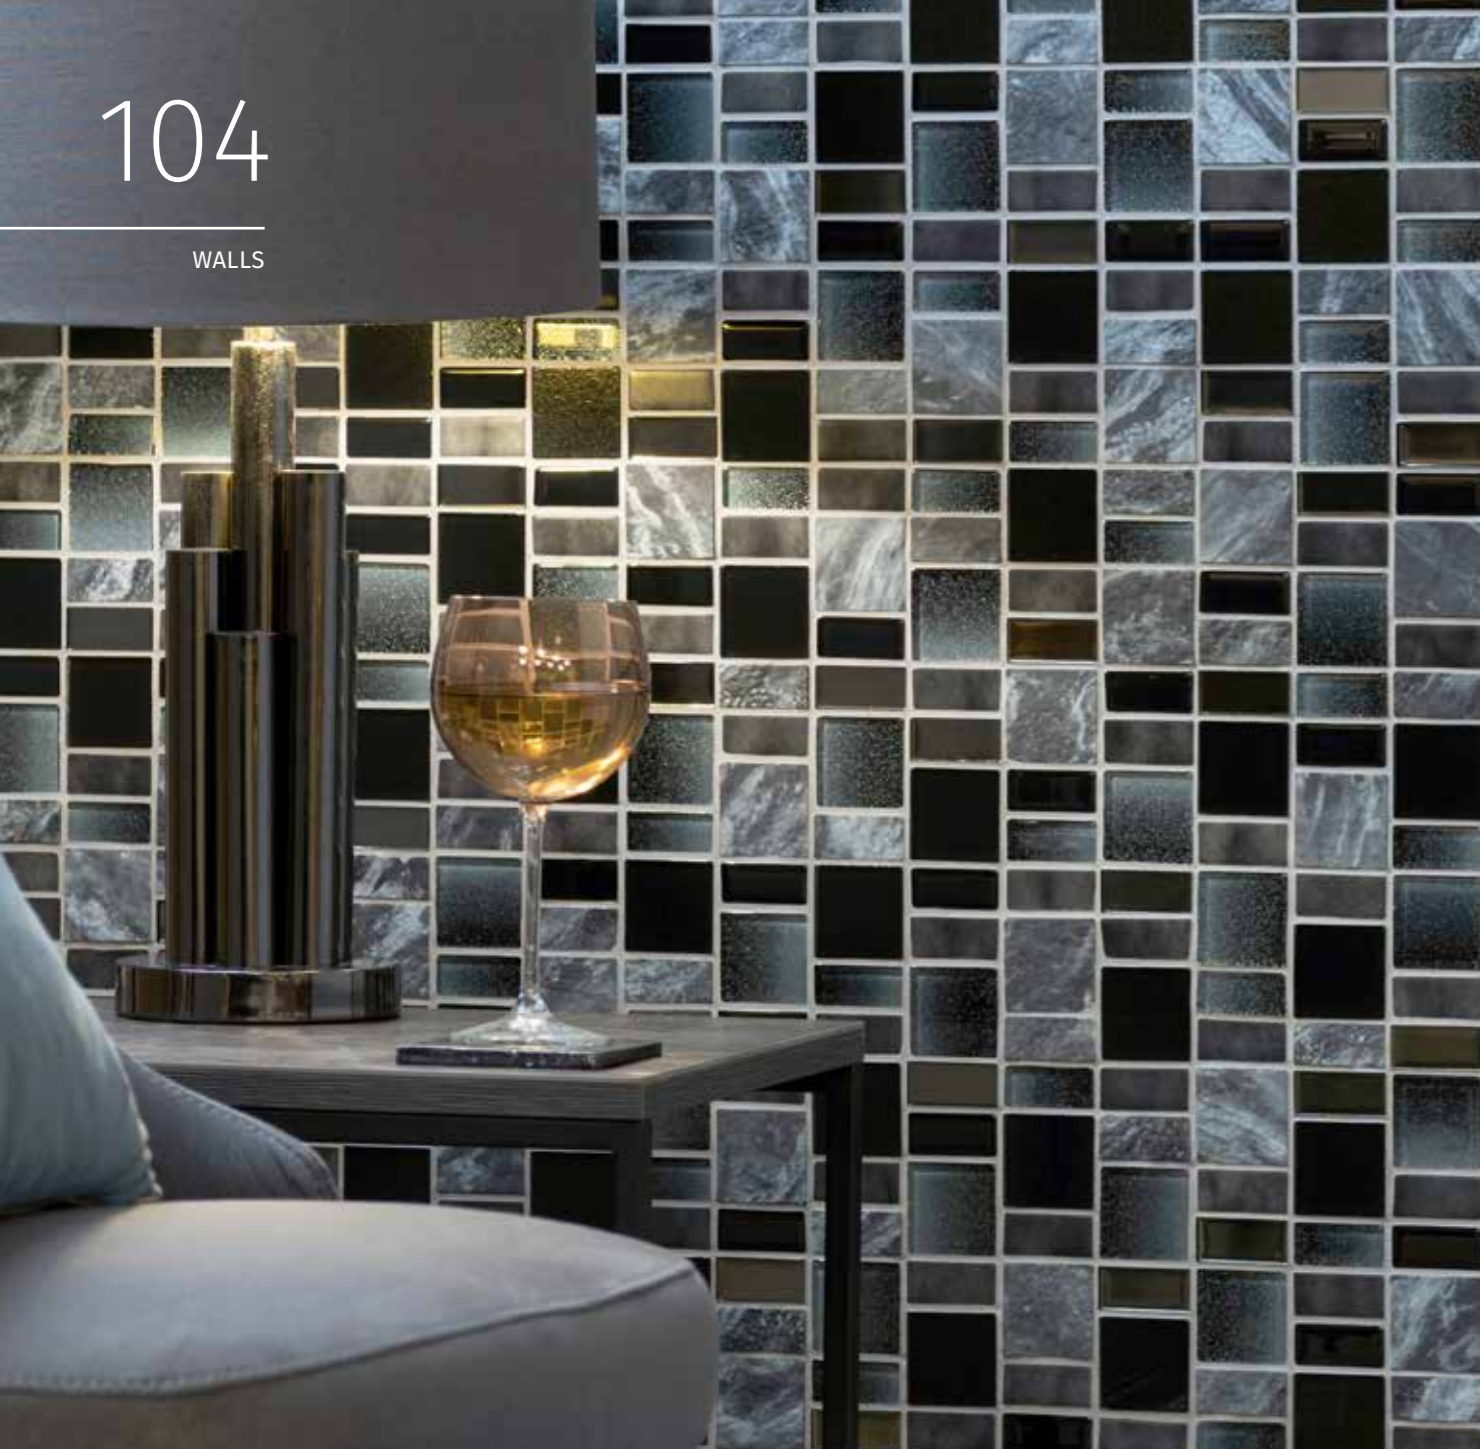

Ardesia GW-ARDMOS ↗