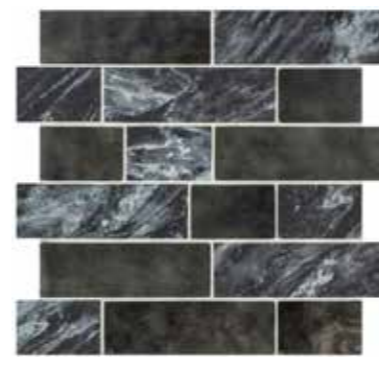

GW-JAKMOS
glass

new Bespin

300 x 300 x 6mm
11 13/16" x 11 13/16" x 1/4"
Individual piece size:
Mixed

GW-BESMOS
glass

new Ardesia

300 x 300 x 4mm
11 13/16" x 11 13/16" x 3/16"
Individual piece size:
Mixed

GW-ARDMOS
matt glass