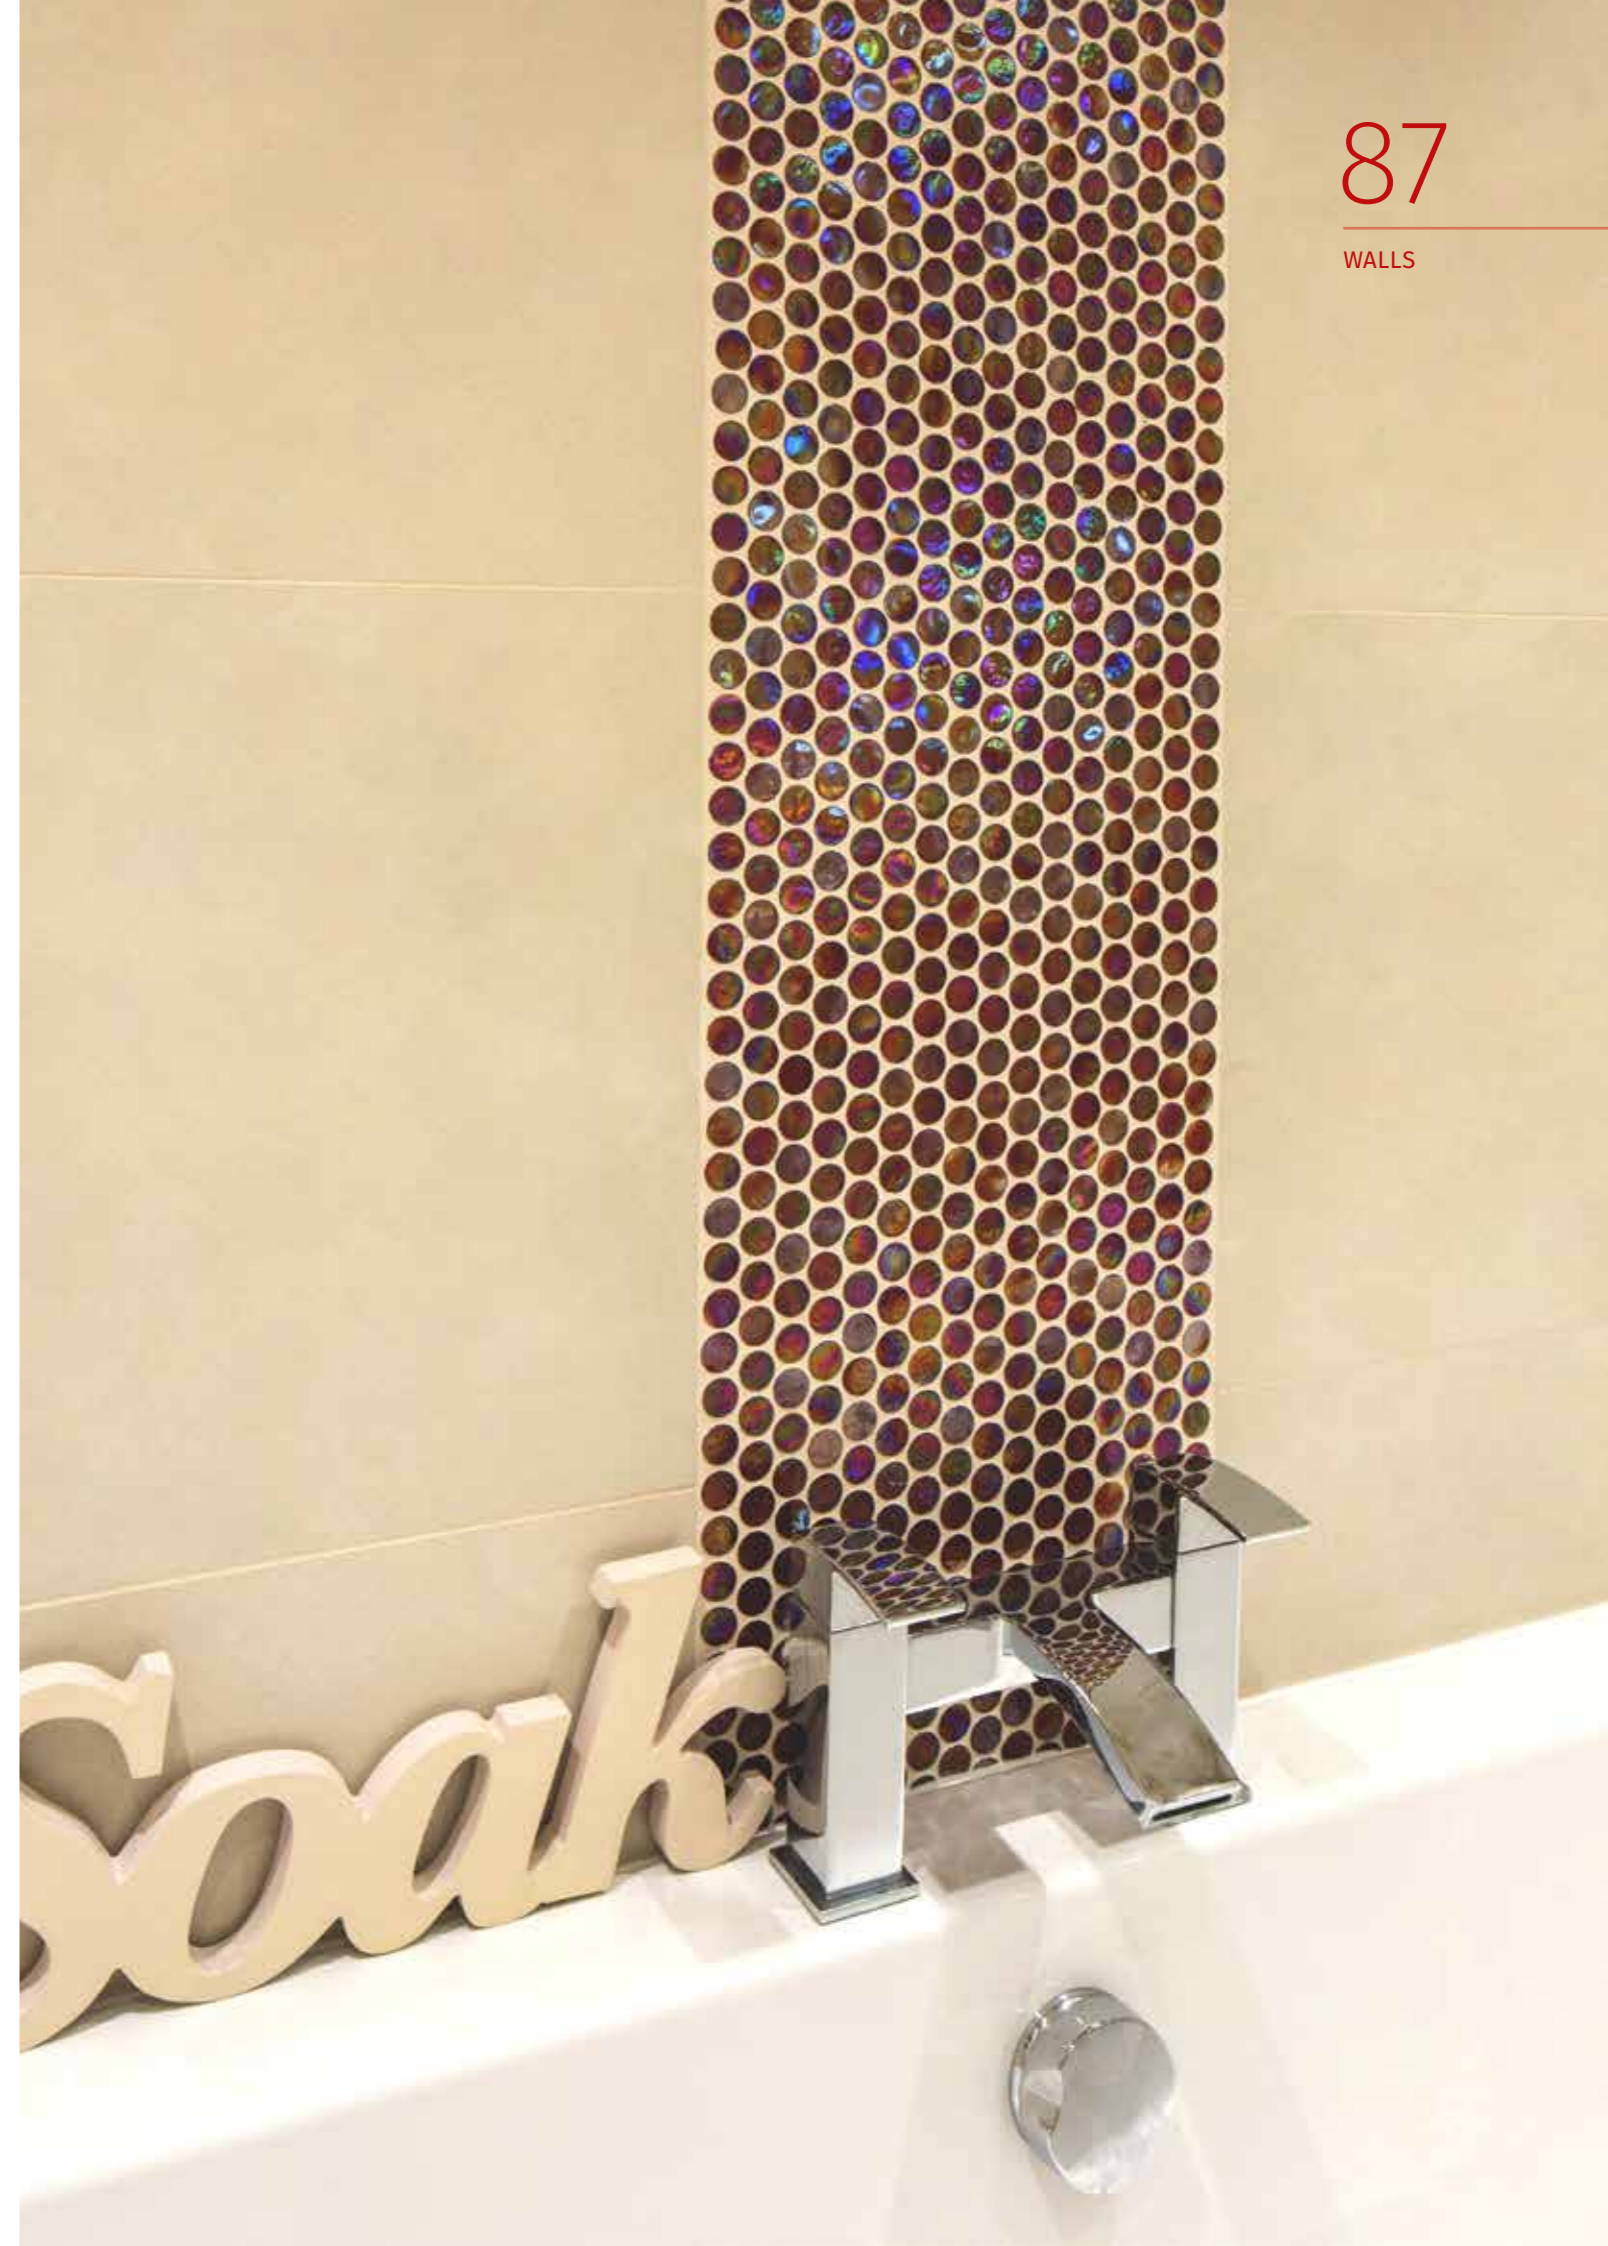

Morij

Lust

Bijou ❖❖

Ashanti

Singapore Sling

Singapore Sling GW-SISMOS, shown with Mineral Nude Natural tiles from the Tileworks collection →