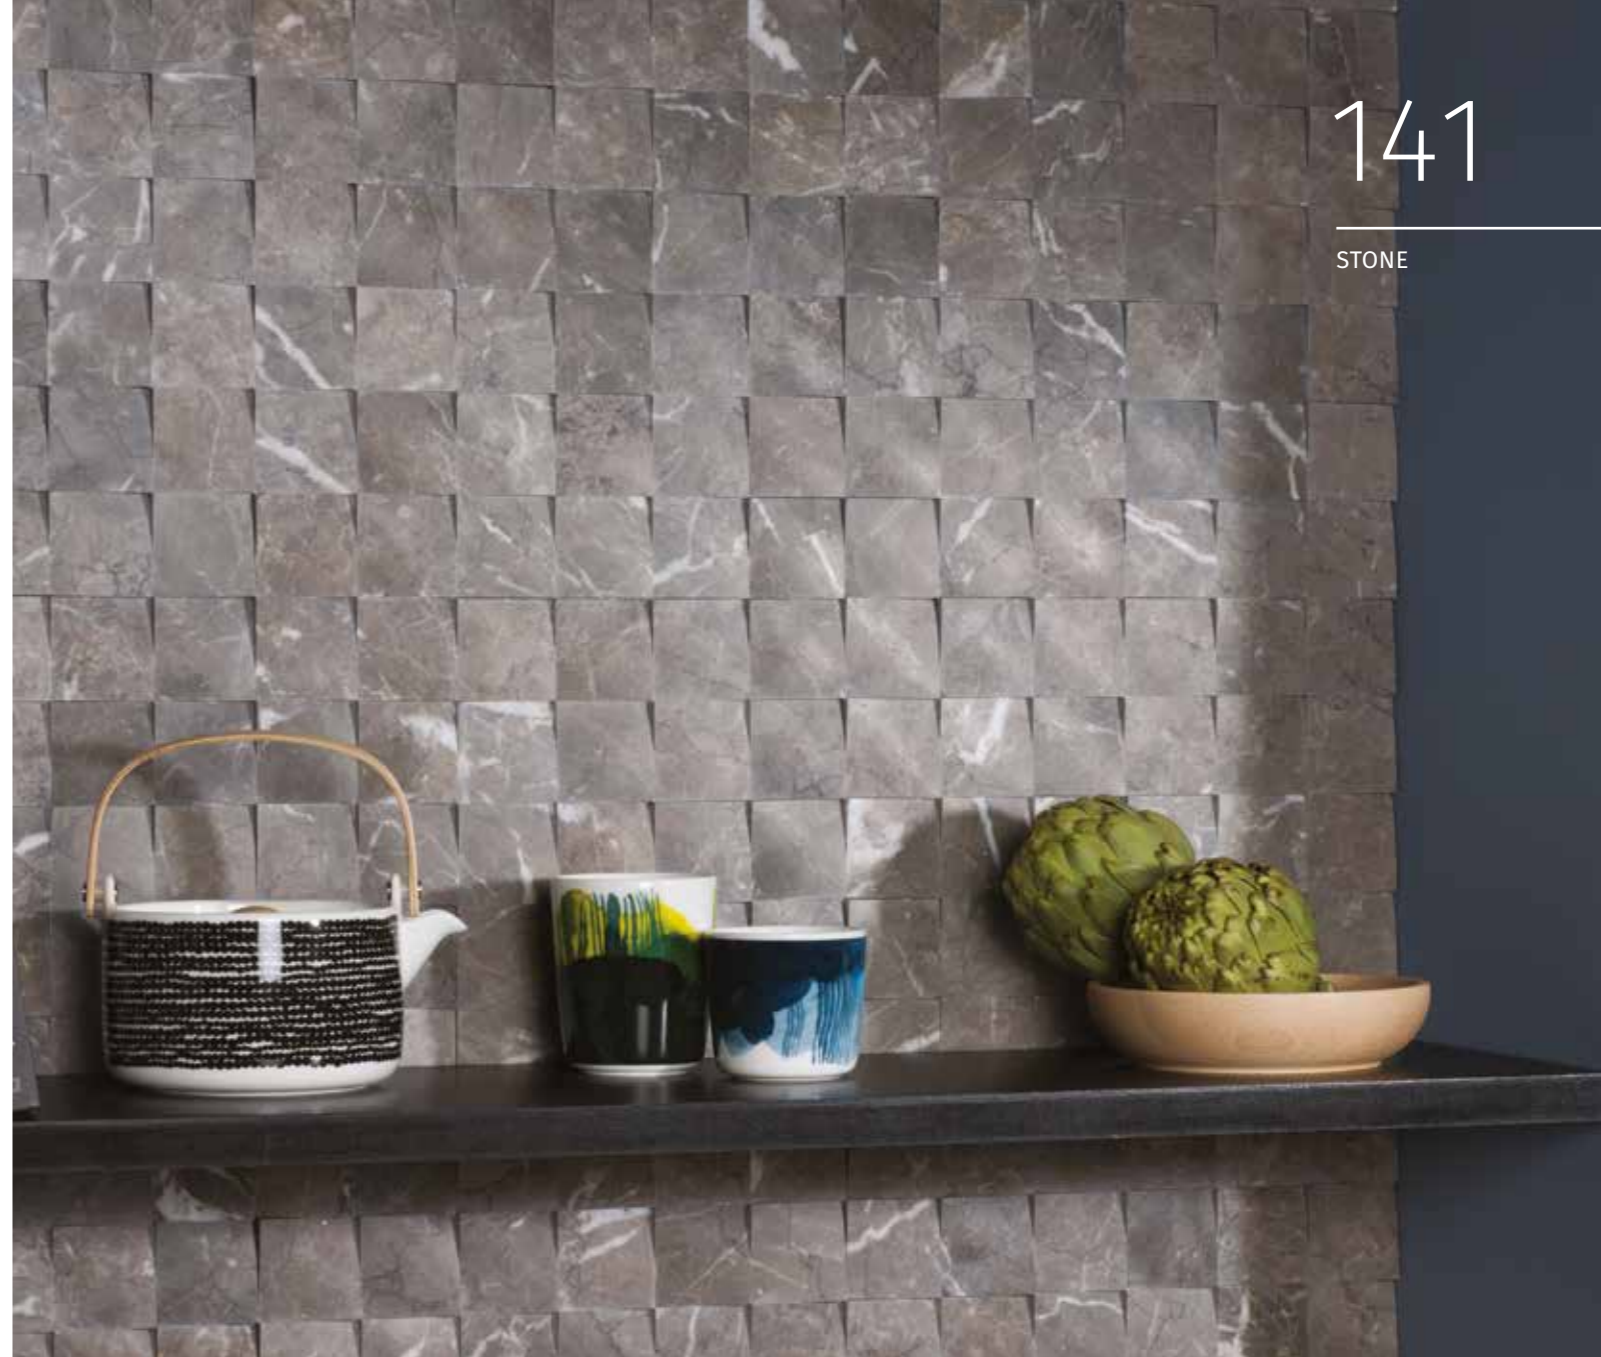

↑ Origin Brown EW-ORBRMOS