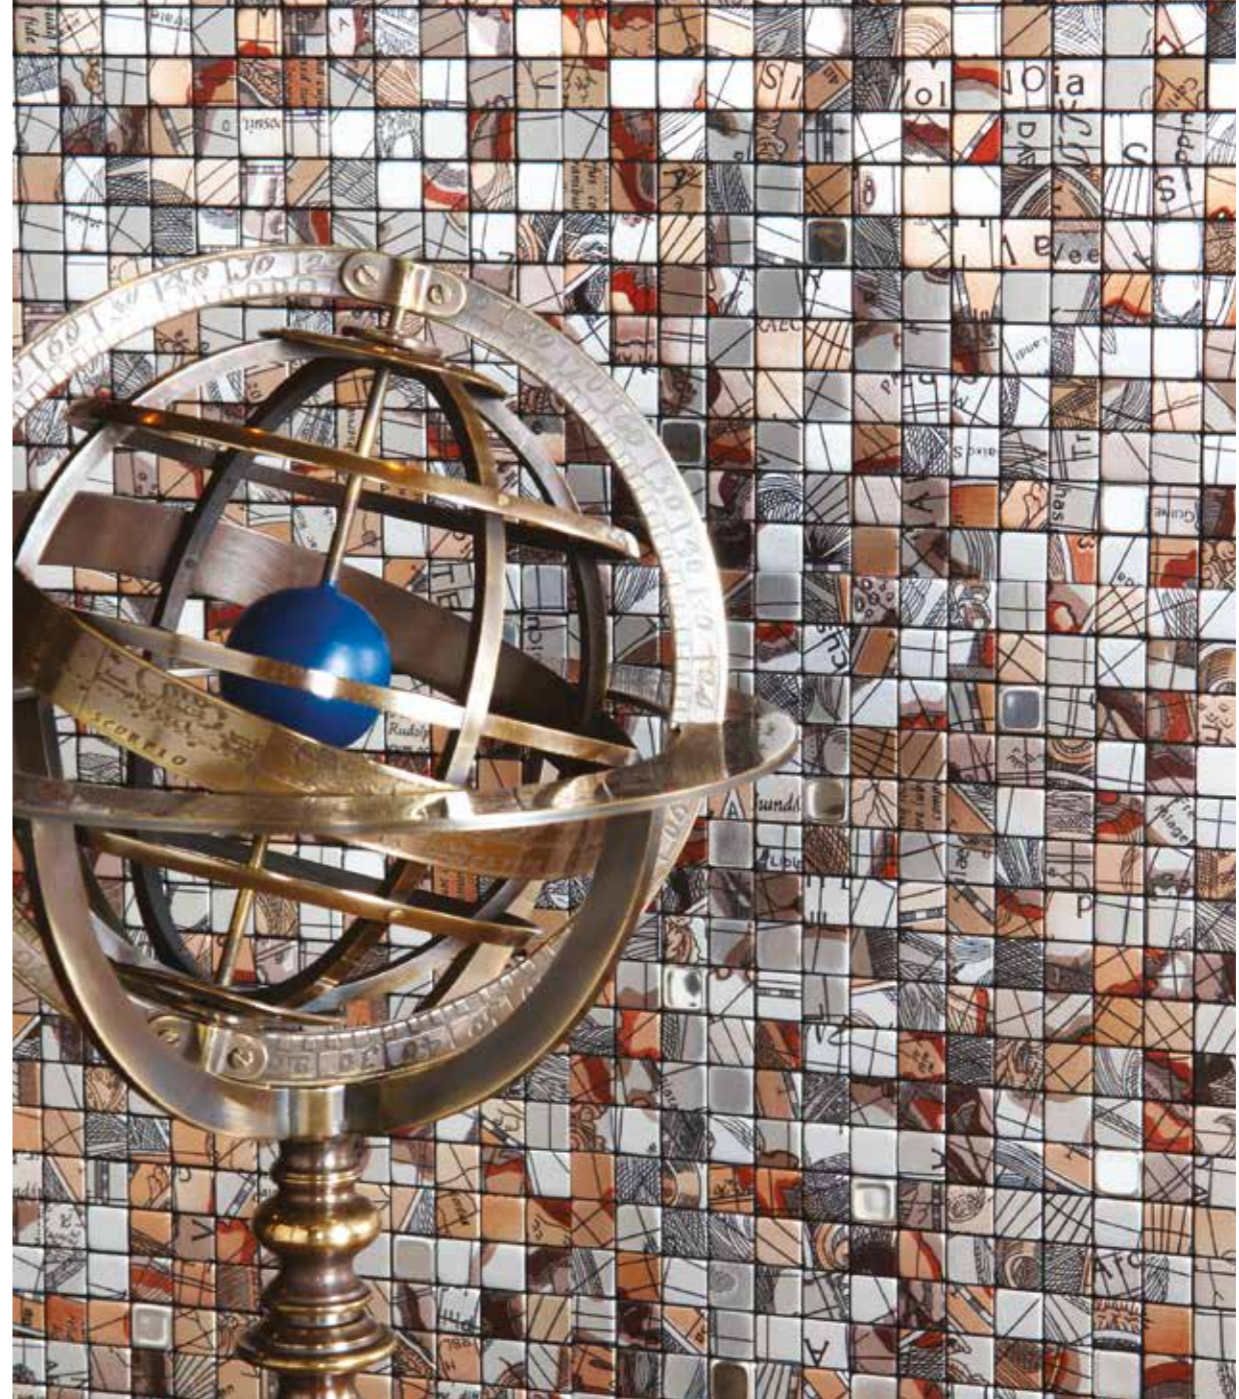

aluminium

Individual piece size:
Mixed

Leaf Grey & Silver EW-SGLMOS

Jules Verne EW-JUVEP

new Dreadnought *

300 x 310 x 9mm
11 13/16" x 12 3/16" x 3/32"
Individual piece size:
148 x 36mm 5 7/8" x 1 1/2"

EW-DREMOS
brushed aluminium