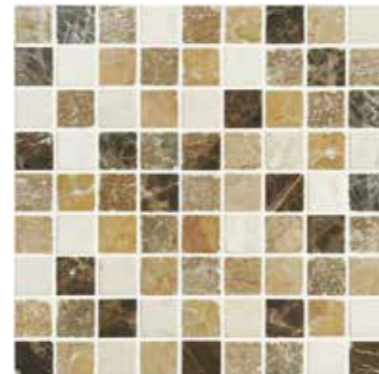

Azahar ❖❖

300 x 300 x 8mm
11 1/4" x 11 3/8" x 5/16"
Individual piece size:
30mm 1 3/16"
EW-VMZAT30
marble/tumbled