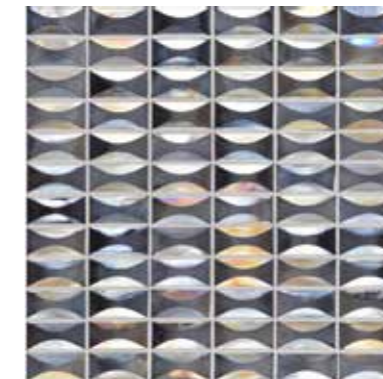

EW-LIAMOS
mixed materials

Spectre GW-SPEMOS ↗

Jager ✦

290 x 206 x 5-10mm
11 7/16" x 8 1/8" x 3/16"-3/8"
Individual piece size:
102 x 10-28mm 4" x 3/8"-1 1/8"
GW-JAGDMOS
Glass/iridescent

Zircon ✦

300 x 300 x 7-9mm
11 13/16" x 11 13/16" x 1/4"-3/8"
Individual piece size:
23 x 48mm 1 5/16" x 1 7/8"
GW-ZIRRRMOS
Glass/iridescent