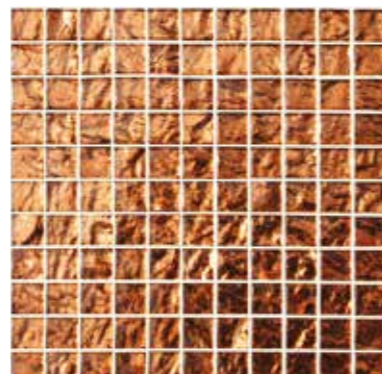

GW-BYZAMBOS
glass

Opulence ✳

298 x 298 x 8mm
11 3/4" x 11 3/4" x 5/16"
Individual piece size:
23mm 7/8"

EW-OPUMOS
glass

Byzantium Copper ♦♦

294 x 294 x 8mm
11 5/16" x 11 5/16" x 5/16"
Individual piece size:
25mm 1"