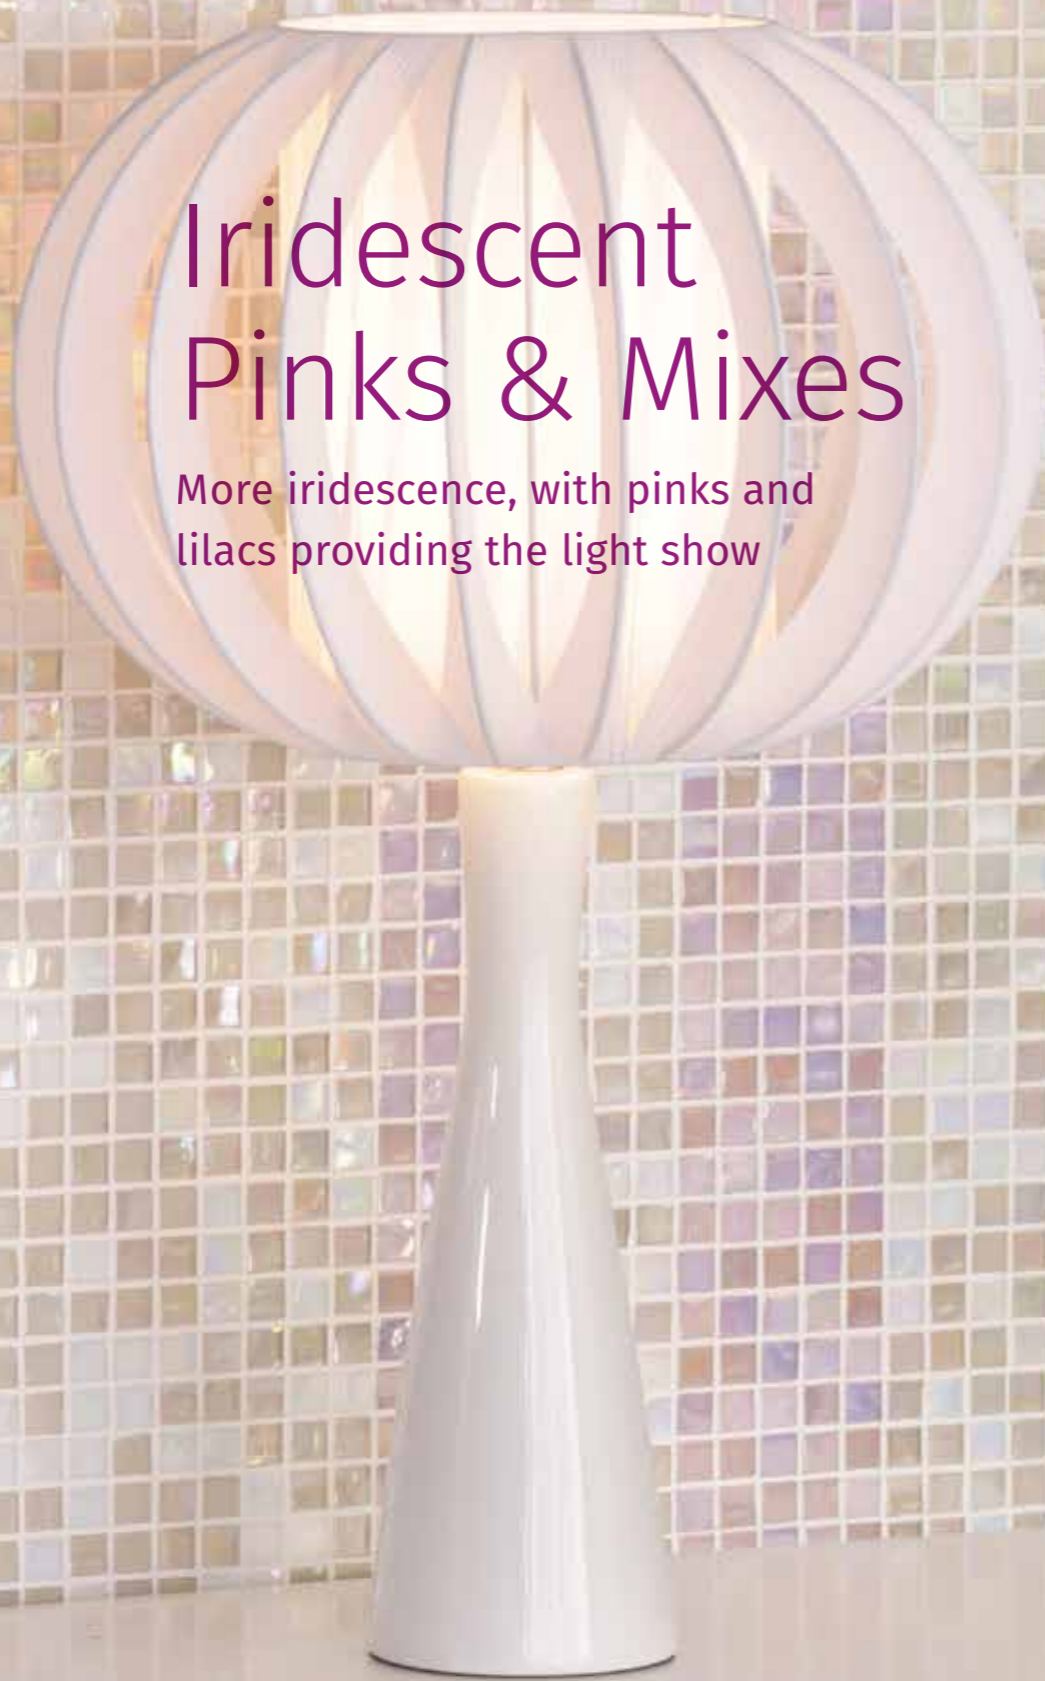

GW-SISMOS
glass/iridescent

Singapore Sling GW-SISMOS, shown with Mineral Nude Natural tiles from the Tileworks collection →

Iridescent Pinks & Mixes

More iridescence, with pinks and lilacs providing the light show