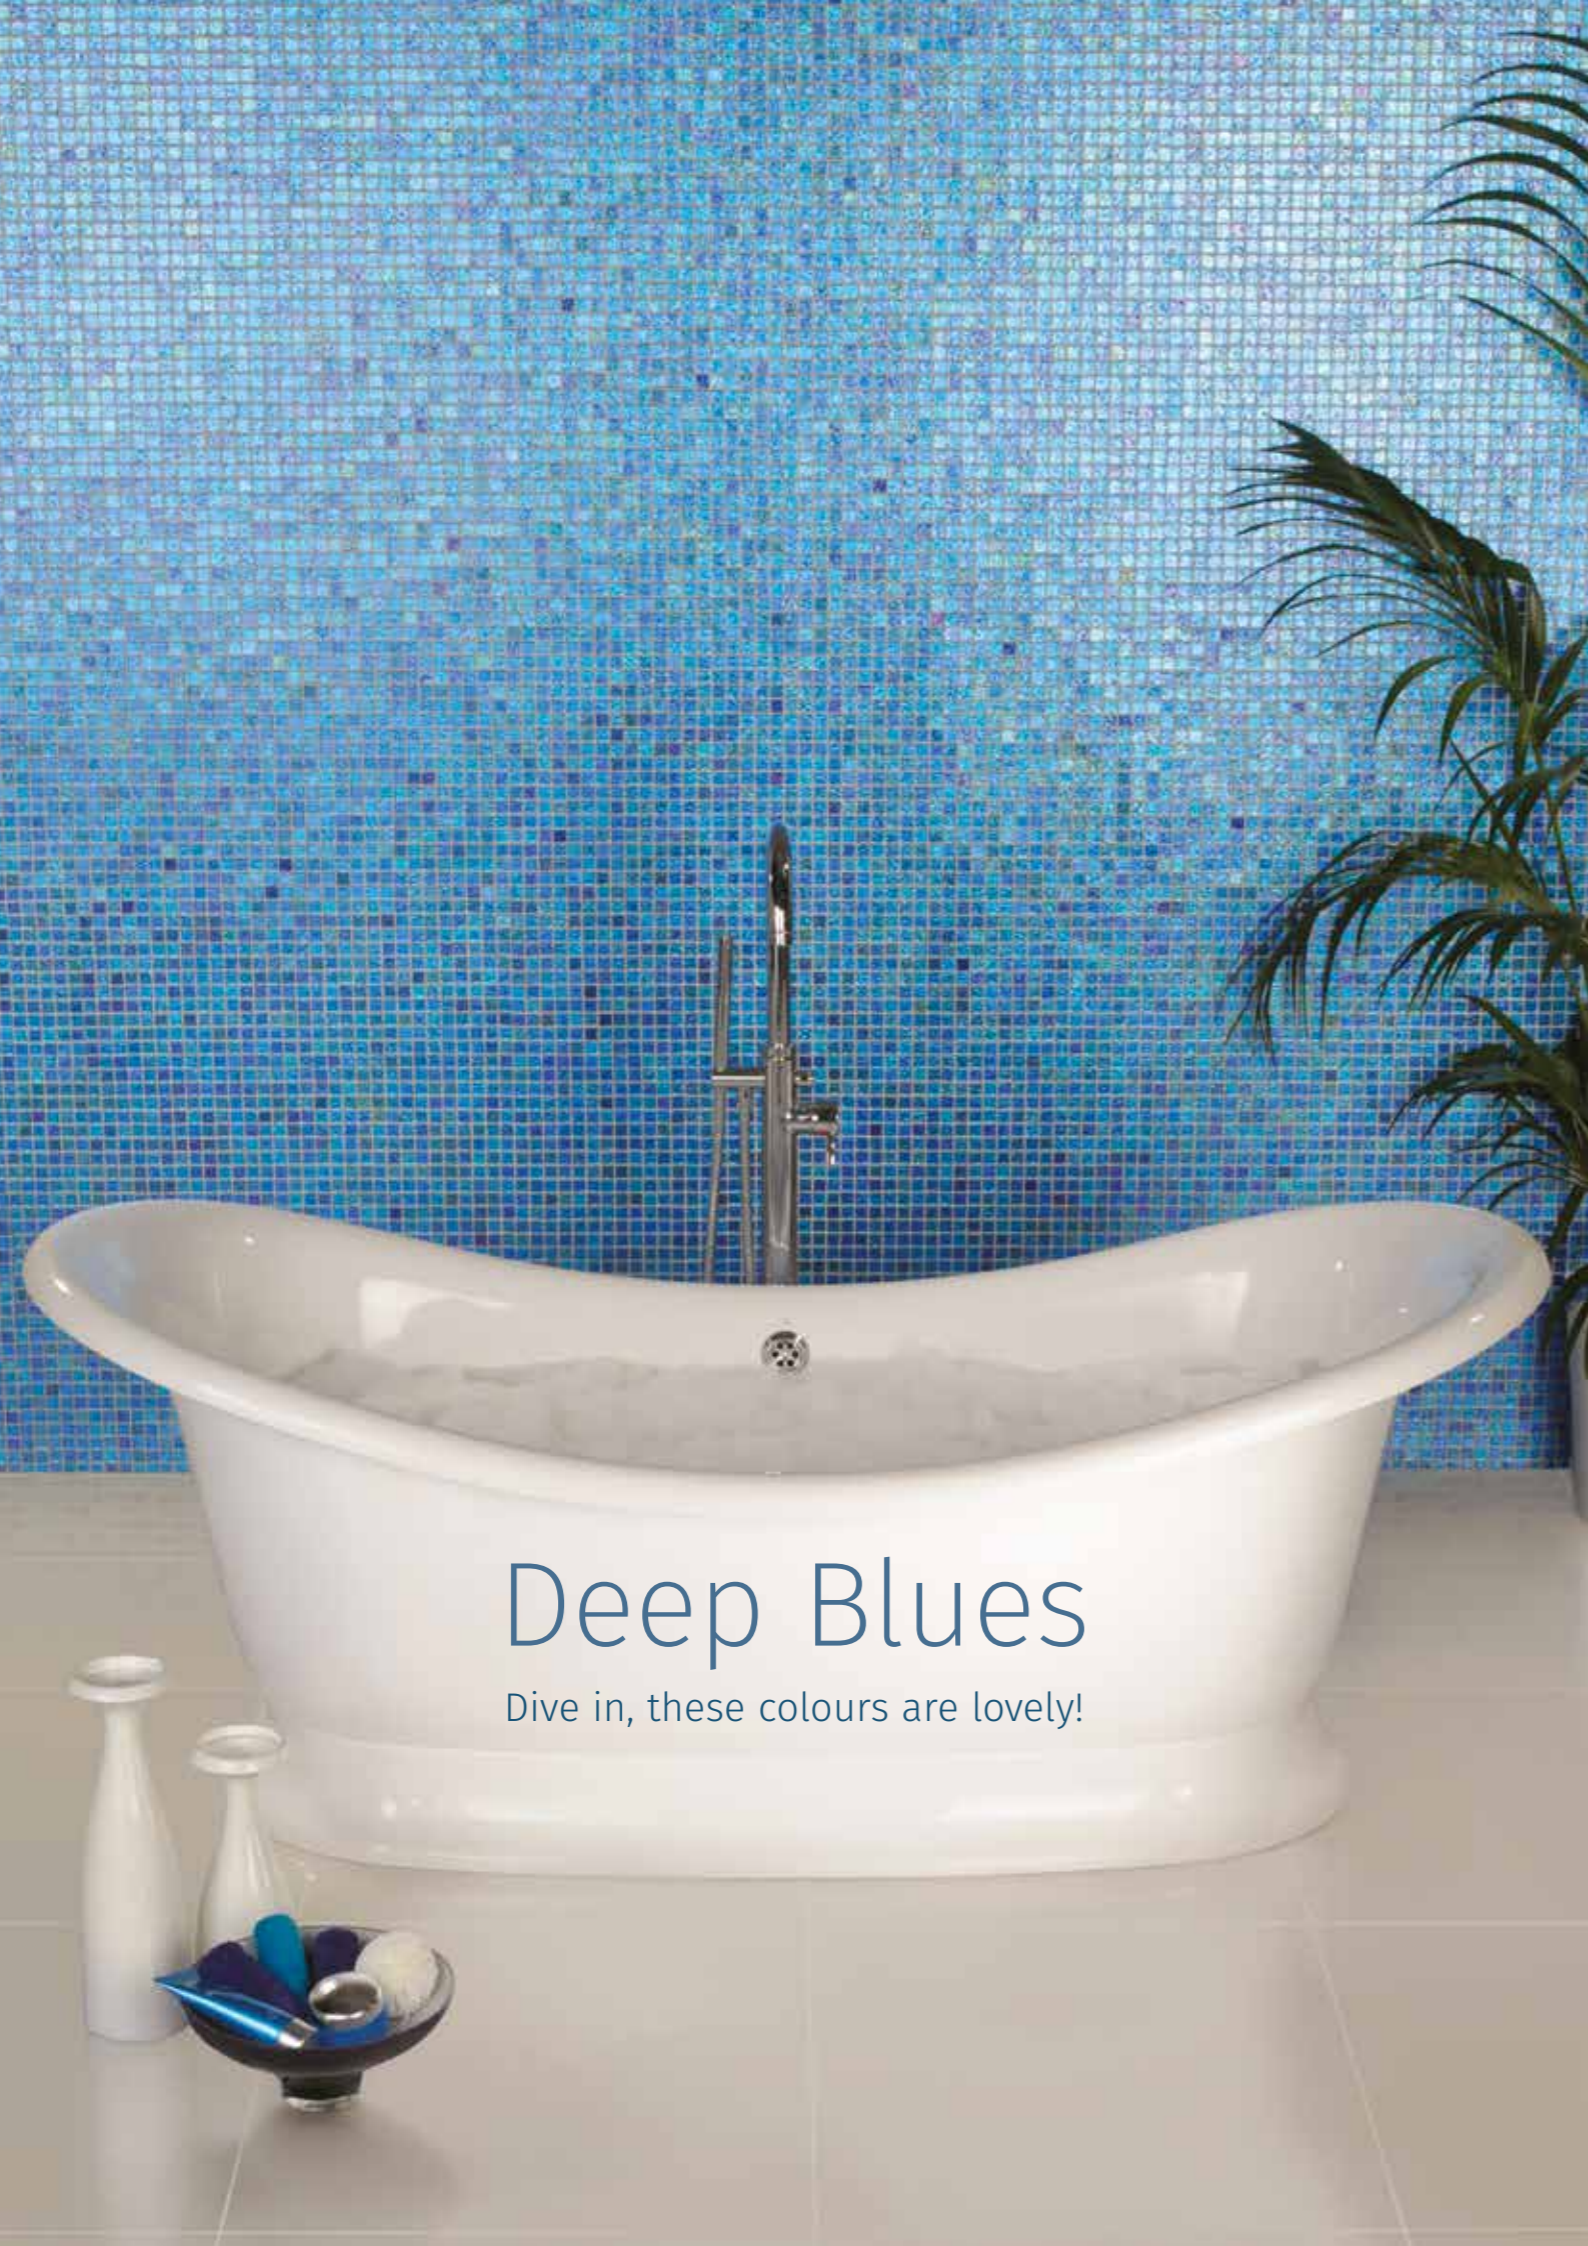

← Crystal Blue GW-CRYMOS, shown with Illusion White floor tiles from the Tileworks collection