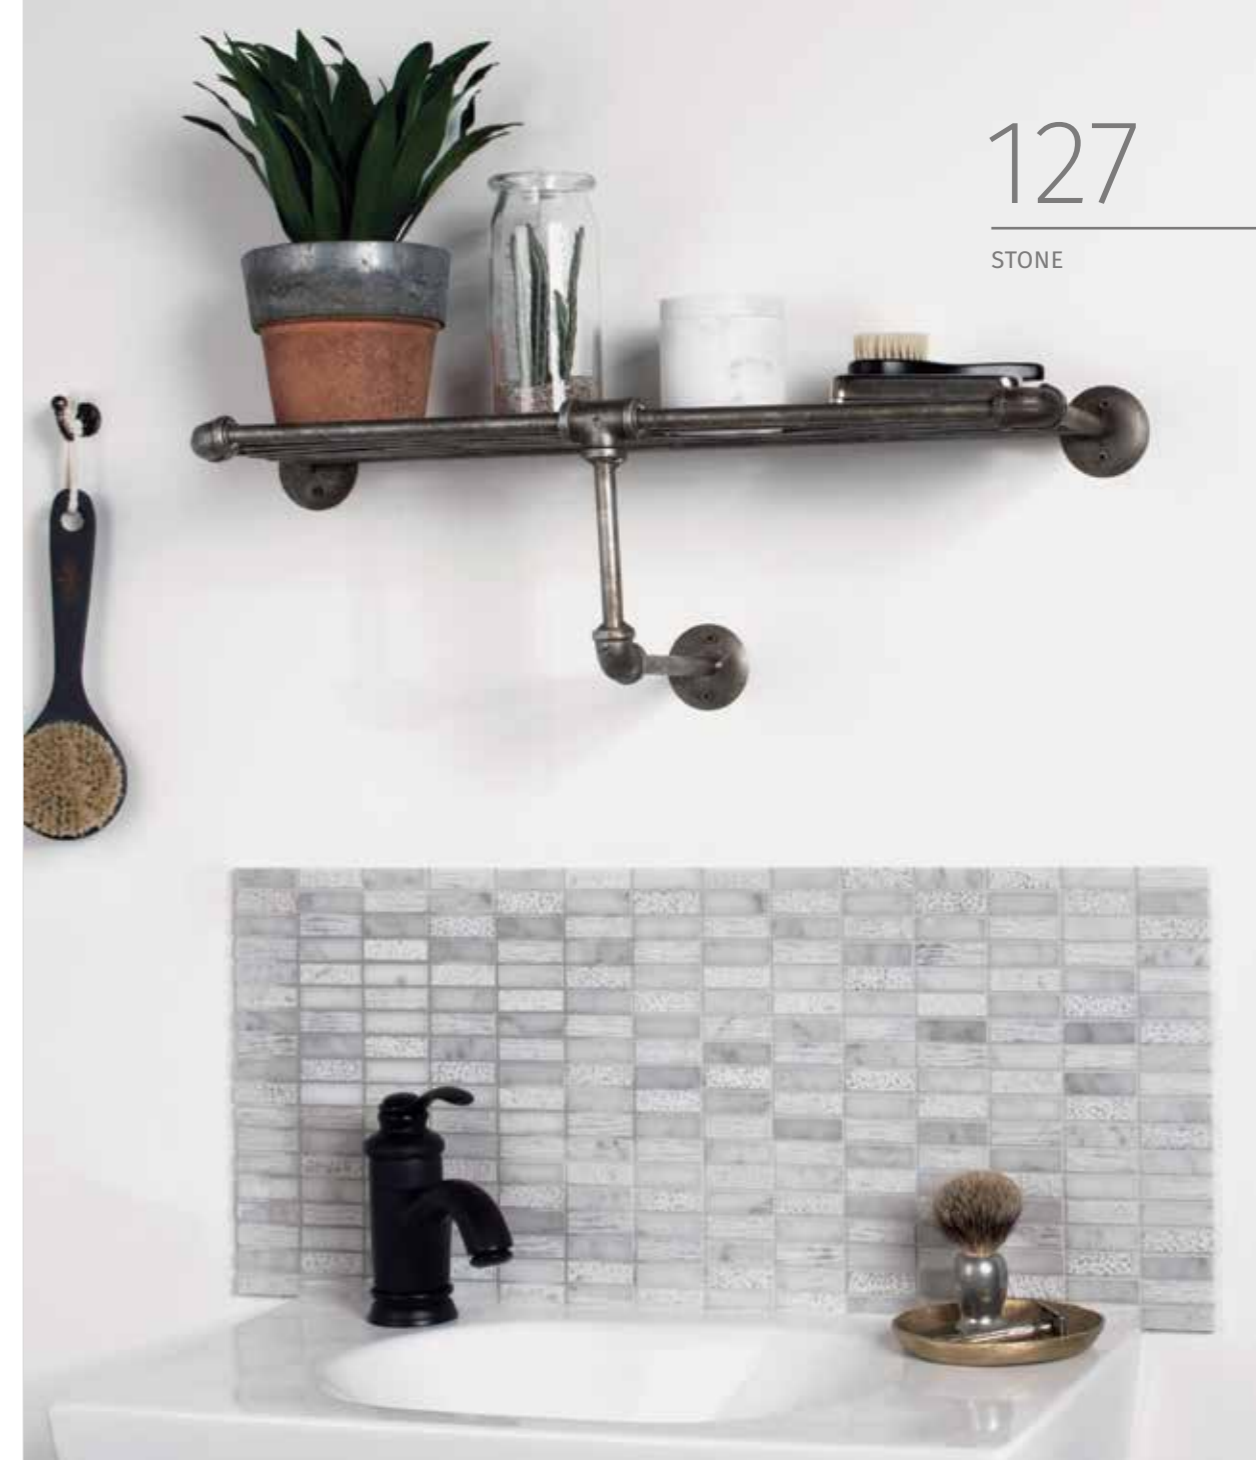

306 x 306 x 8mm
12" x 12" x 5/16"
Individual piece size:
15mm 5/8"

CS-IBIMOS
porcelain

Porcelain Black & White Hexagon CS-PORWBHXC

Ibiza CS-IBIMOS, shown with Mineral Portland Structured tiles from the Tileworks collection