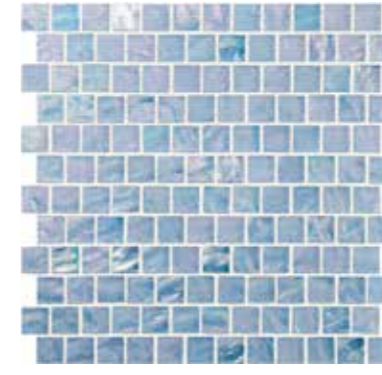

327 x 327 x 6mm
12 7/8" x 12 7/8" x 1/4"
Individual piece size:
25mm 1"

GW-CSSPMOS
glass/paper faced

Tranquillity

300 x 300 x 8mm
11 13/16" x 11 13/16" x 5/16"
Individual piece size:
23mm 7/8"

GW-TRAMOS
glass/iridescent