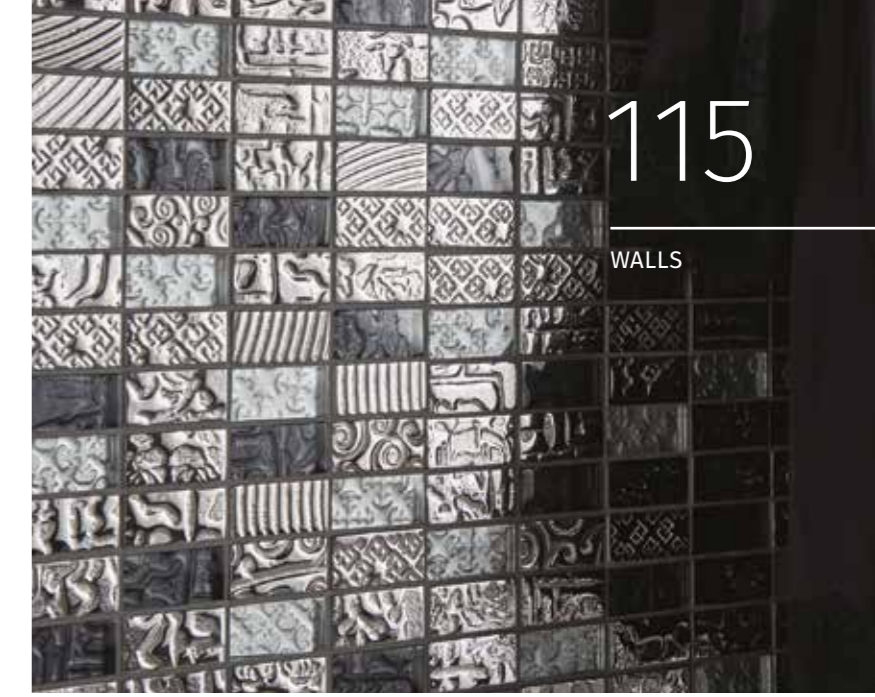

Bihar GW-BIH MOS ↗