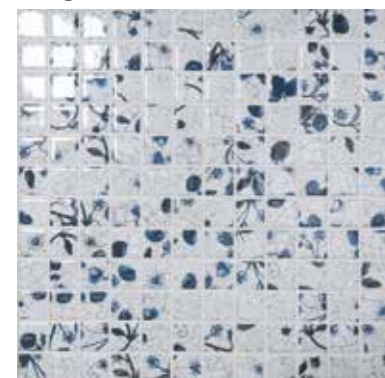

Light Blues & Mixes

There's more than 30 shades of blue in this section

Ming